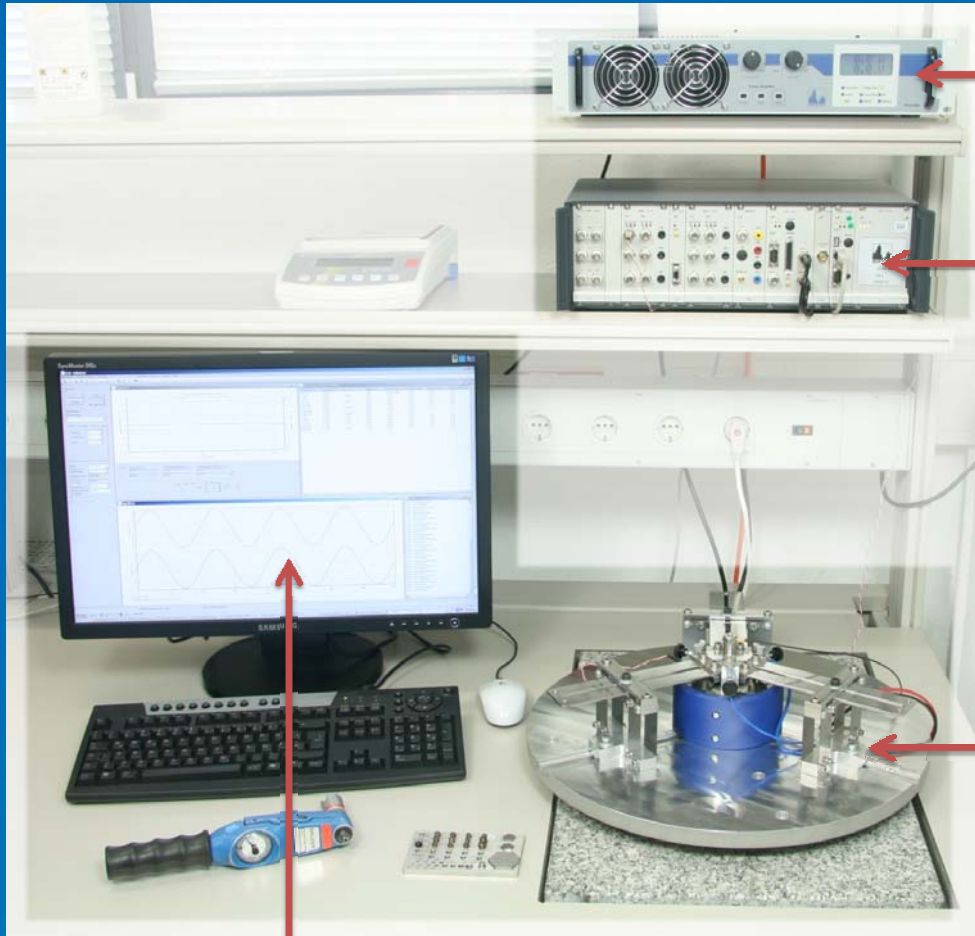

CS18 HA

Secondary Calibration System for High Acceleration

PA 14-500
Power Amplifier

SRS-35
Vibration Control System

SE-101 RES-HA
Calibration Vibration Exciter
for High Acceleration

Standard-PC

**Environmental condition
monitor**
(optional extra)