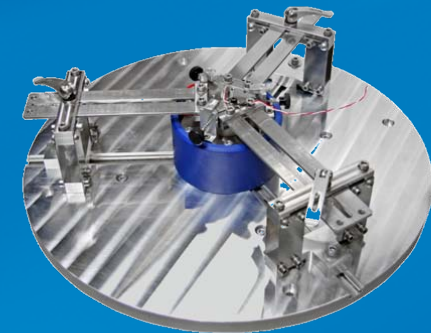

CS18 HA

Secondary Calibration System for High Acceleration

PA 14-500
Power Amplifier

SRS-35
Vibration Control System

SE-101 RES-HA
Calibration Vibration Exciter
for High Acceleration

Standard-PC

**Environmental condition
monitor**
(optional extra)